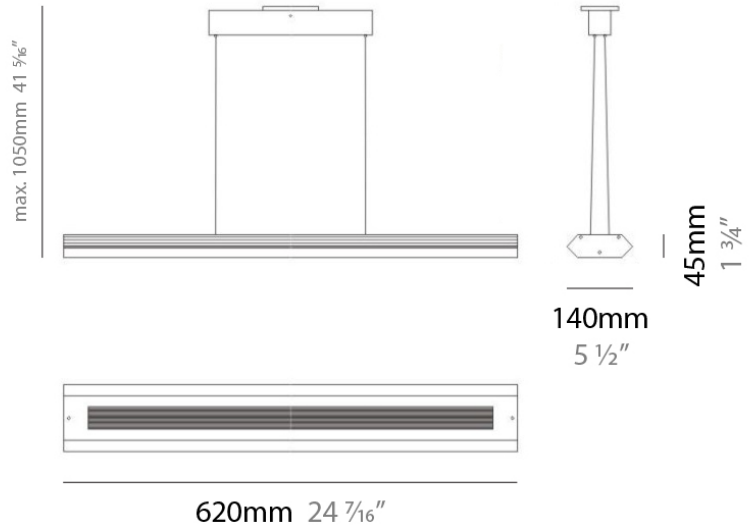

D91112

GENERAL

Series: Finestra
Brand: Milan
Division: Design
Mounting Type: Suspension
Mounting Location: Ceiling
Subcategory: Pendant

PHYSICAL

Shape: Abstract
Length (mm): 620
Length (in): 24
Width (mm): 54
Width (in): 2 1/8
Height (mm): 1050
Height (in): 41
Max. Overall Height (mm): 1041
Max. Overall Height (in): 41
Light Distribution: Direct / Indirect
Weight (kg): 2.86
Weight (lbs): 6.31
Fixture Material: Aluminum

ELECTRICAL

Number of Lamps: 2
Lamp Type: T5 Fluorescent
Bulb Included: Bulb Not Included
Total Output Wattage (W): 48
Max. Wattage Per Lamp (W): 24
Lamp Base: G5 Bi-pin
Input Voltage (V): 120

LED

OPTICAL

RATINGS AND CERTIFICATIONS

Certified By: CSA Certified to UL and CSA Standards
IP rating: IP20