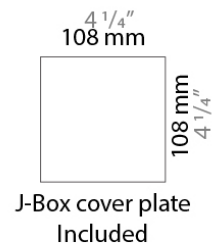

D93018

PROJECT
TYPE
NOTES
QUANTITY
DATE

GENERAL

Series: Finestra
Brand: Milan
Division: Design
Mounting Type: Surface
Mounting Location: Wall
Subcategory: Wall Effect

PHYSICAL

Length (mm): 152
Length (in): 6
Height (mm): 152
Height (in): 6
Extension (mm): 51
Extension (in): 2
Weight (kg): 2.3
Weight (lbs): 5

ELECTRICAL

Number of Lamps: 1
Lamp Type: LED Retrofit / Halogen
Lamp Shape: T3
Bulb Included: Bulb Not Included
Total Output Wattage (W): 18 / 70
Max. Wattage Per Lamp (W): 18 / 70
Lamp Base: RSC
Input Voltage (V): 120

LED

OPTICAL

RATINGS AND CERTIFICATIONS

Certified By: CSA Certified to UL and CSA Standards
IP rating: IP20